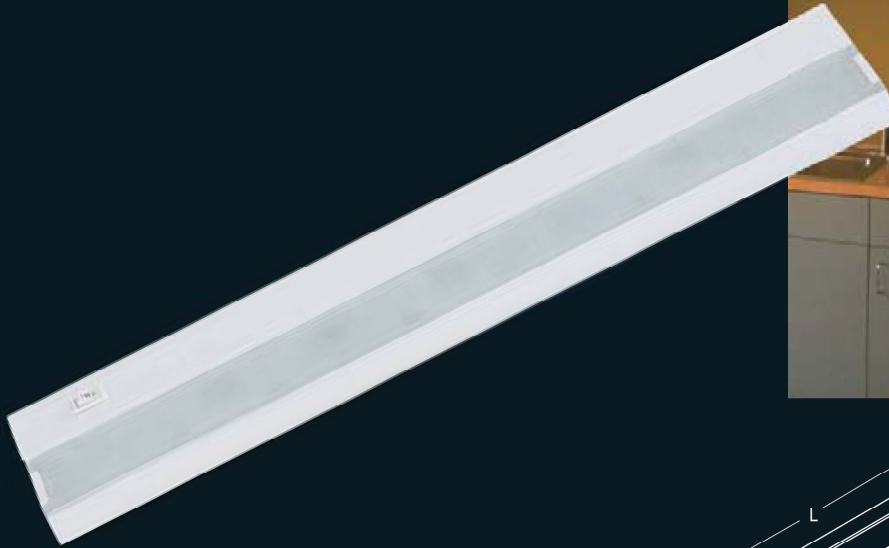

UNDER-CABINET LIGHTING

1-1/4" LOW PROFILE XENON

UC2117

- Description** Xenon under-cabinet light bar with 3-step dimming switch
- Construction** Low voltage versions come with integrated step down transformers.
- Application** Flush mount under-cabinet task lighting, suitable for office and kitchen, low profile modular lighting with optional independent 3-step dimmer switch offers task lighting design greater flexibility
- Lamp** Xenon bulbs included
- Material** Die-formed cold-rolled steel enclosure, tempered glass lens
- Finish** White, or black painted, available also in brown, painted or electroplated satin nickel or antique bronze, check with maker for other colors

Model #	Dimensions			Lamp	Rating and Operation
	L	W	H		
UC0803	8"	3-1/2"	1-1/4"	1 x 20W G8 Xenon	120V AC 60Hz
UC0804				1 x 18W wedge base T-5 Xenon	120V stepped down to 12V AC 60Hz
UC1213	12-1/2"			2 x 20W G8 Xenon	120V AC 60Hz
UC1214				2 x 18W wedge base T-5 Xenon	120V stepped down to 12V AC 60Hz
UC2116	21-1/2"			3 x 20W G8 Xenon	120V AC 60Hz
UC2117				3 x 18W wedge base T-5 Xenon	120V stepped down to 12V AC 60Hz
UC3002	30"			4 x 20W G8 Xenon	120V AC 60Hz
UC3003				4 x 18W wedge base T-5 Xenon	120V stepped down to 12V AC 60Hz