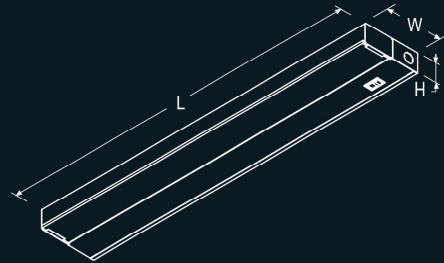

UNDER-CABINET LIGHTING

1-1/4" LOW PROFILE XENON

UC2117

- Description** Xenon under-cabinet light bar with 3-step dimming switch
- Construction** Low voltage versions come with integrated step down transformers.
- Application** Flush mount under-cabinet task lighting, suitable for office and kitchen, low profile modular lighting with optional independent 3-step dimmer switch offers task lighting design greater flexibility
- Lamp** Xenon bulbs included
- Material** Die-formed cold-rolled steel enclosure, tempered glass lens
- Finish** White, or black painted, available also in brown, painted or electroplated satin nickel or antique bronze, check with maker for other colors

Model #	Dimensions			Lamp	Rating and Operation
	L	W	H		
UC0803	8"	3-1/2"	1-1/4"	1 x 20W G8 Xenon	120V AC 60Hz
UC0804				1 x 18W wedge base T-5 Xenon	120V stepped down to 12V AC 60Hz
UC1213	12-1/2"			2 x 20W G8 Xenon	120V AC 60Hz
UC1214				2 x 18W wedge base T-5 Xenon	120V stepped down to 12V AC 60Hz
UC2116	21-1/2"			3 x 20W G8 Xenon	120V AC 60Hz
UC2117				3 x 18W wedge base T-5 Xenon	120V stepped down to 12V AC 60Hz
UC3002	30"			4 x 20W G8 Xenon	120V AC 60Hz
UC3003				4 x 18W wedge base T-5 Xenon	120V stepped down to 12V AC 60Hz